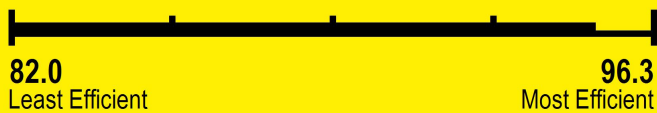

# ENERGYGUIDE

Boiler  
Water  
Natural Gas, Propane Gas

VISSMANN  
Model B1HA-125

Efficiency Rating (AFUE)\*

95

Range of Similar Models  
\* Annual Fuel Utilization Efficiency

For energy cost info, visit  
[productinfo.energy.gov](http://productinfo.energy.gov)