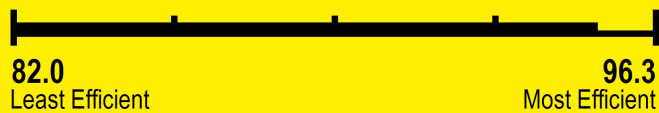

# ENERGYGUIDE

Boiler  
Water  
Natural Gas, Propane Gas

VISSMANN  
Model B1HA-94

Efficiency Rating (AFUE)\*

95

Range of Similar Models  
\* Annual Fuel Utilization Efficiency

For energy cost info, visit  
[productinfo.energy.gov](http://productinfo.energy.gov)