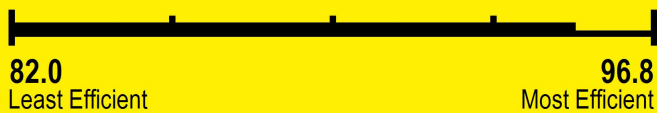

U.S. Government

Federal law prohibits removal of this label before consumer purchase.

ENERGYGUIDE

Boiler
Water
Natural Gas, Propane Gas

VISSMANN
Model B1HE-199

Efficiency Rating (AFUE)*

95.0

Range of Similar Models
* Annual Fuel Utilization Efficiency