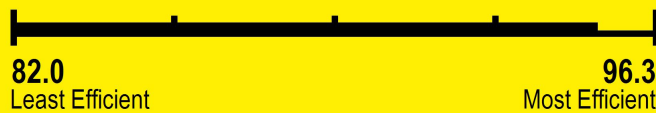

U.S. Government

Federal law prohibits removal of this label before consumer purchase.

ENERGYGUIDE

Boiler
Water
Natural Gas, Propane Gas

VISSMANN
Model B1KA-125

Efficiency Rating (AFUE)*

95

Range of Similar Models
* Annual Fuel Utilization Efficiency