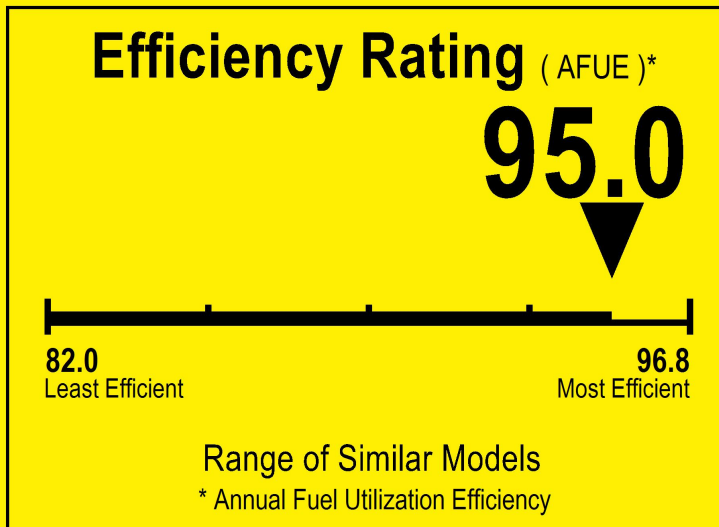

# ENERGYGUIDE

Boiler  
Water  
Natural Gas, Propane Gas

VISSMANN  
Model B1KE-199

For energy cost info, visit  
[productinfo.energy.gov](http://productinfo.energy.gov)