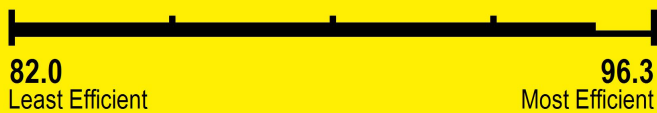

U.S. Government

Federal law prohibits removal of this label before consumer purchase.

ENERGYGUIDE

Boiler
Water
Natural Gas, Propane Gas

VISSMANN
Model CU3A-125

Efficiency Rating (AFUE)*

95

Range of Similar Models
* Annual Fuel Utilization Efficiency