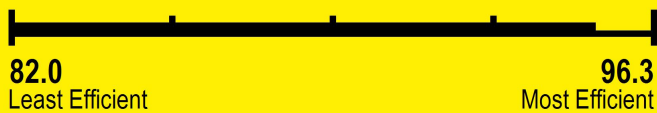

U.S. Government

Federal law prohibits removal of this label before consumer purchase.

ENERGYGUIDE

Boiler
Water
Natural Gas, Propane Gas

VISSMANN
Model CU3A-160

Efficiency Rating (AFUE)*

95

Range of Similar Models
* Annual Fuel Utilization Efficiency