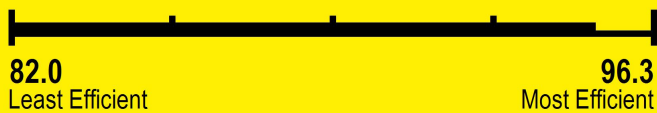

U.S. Government

Federal law prohibits removal of this label before consumer purchase.

ENERGYGUIDE

Boiler
Water
Natural Gas, Propane Gas

VISSMANN
Model CU3A-199

Efficiency Rating (AFUE)*

95

Range of Similar Models
* Annual Fuel Utilization Efficiency